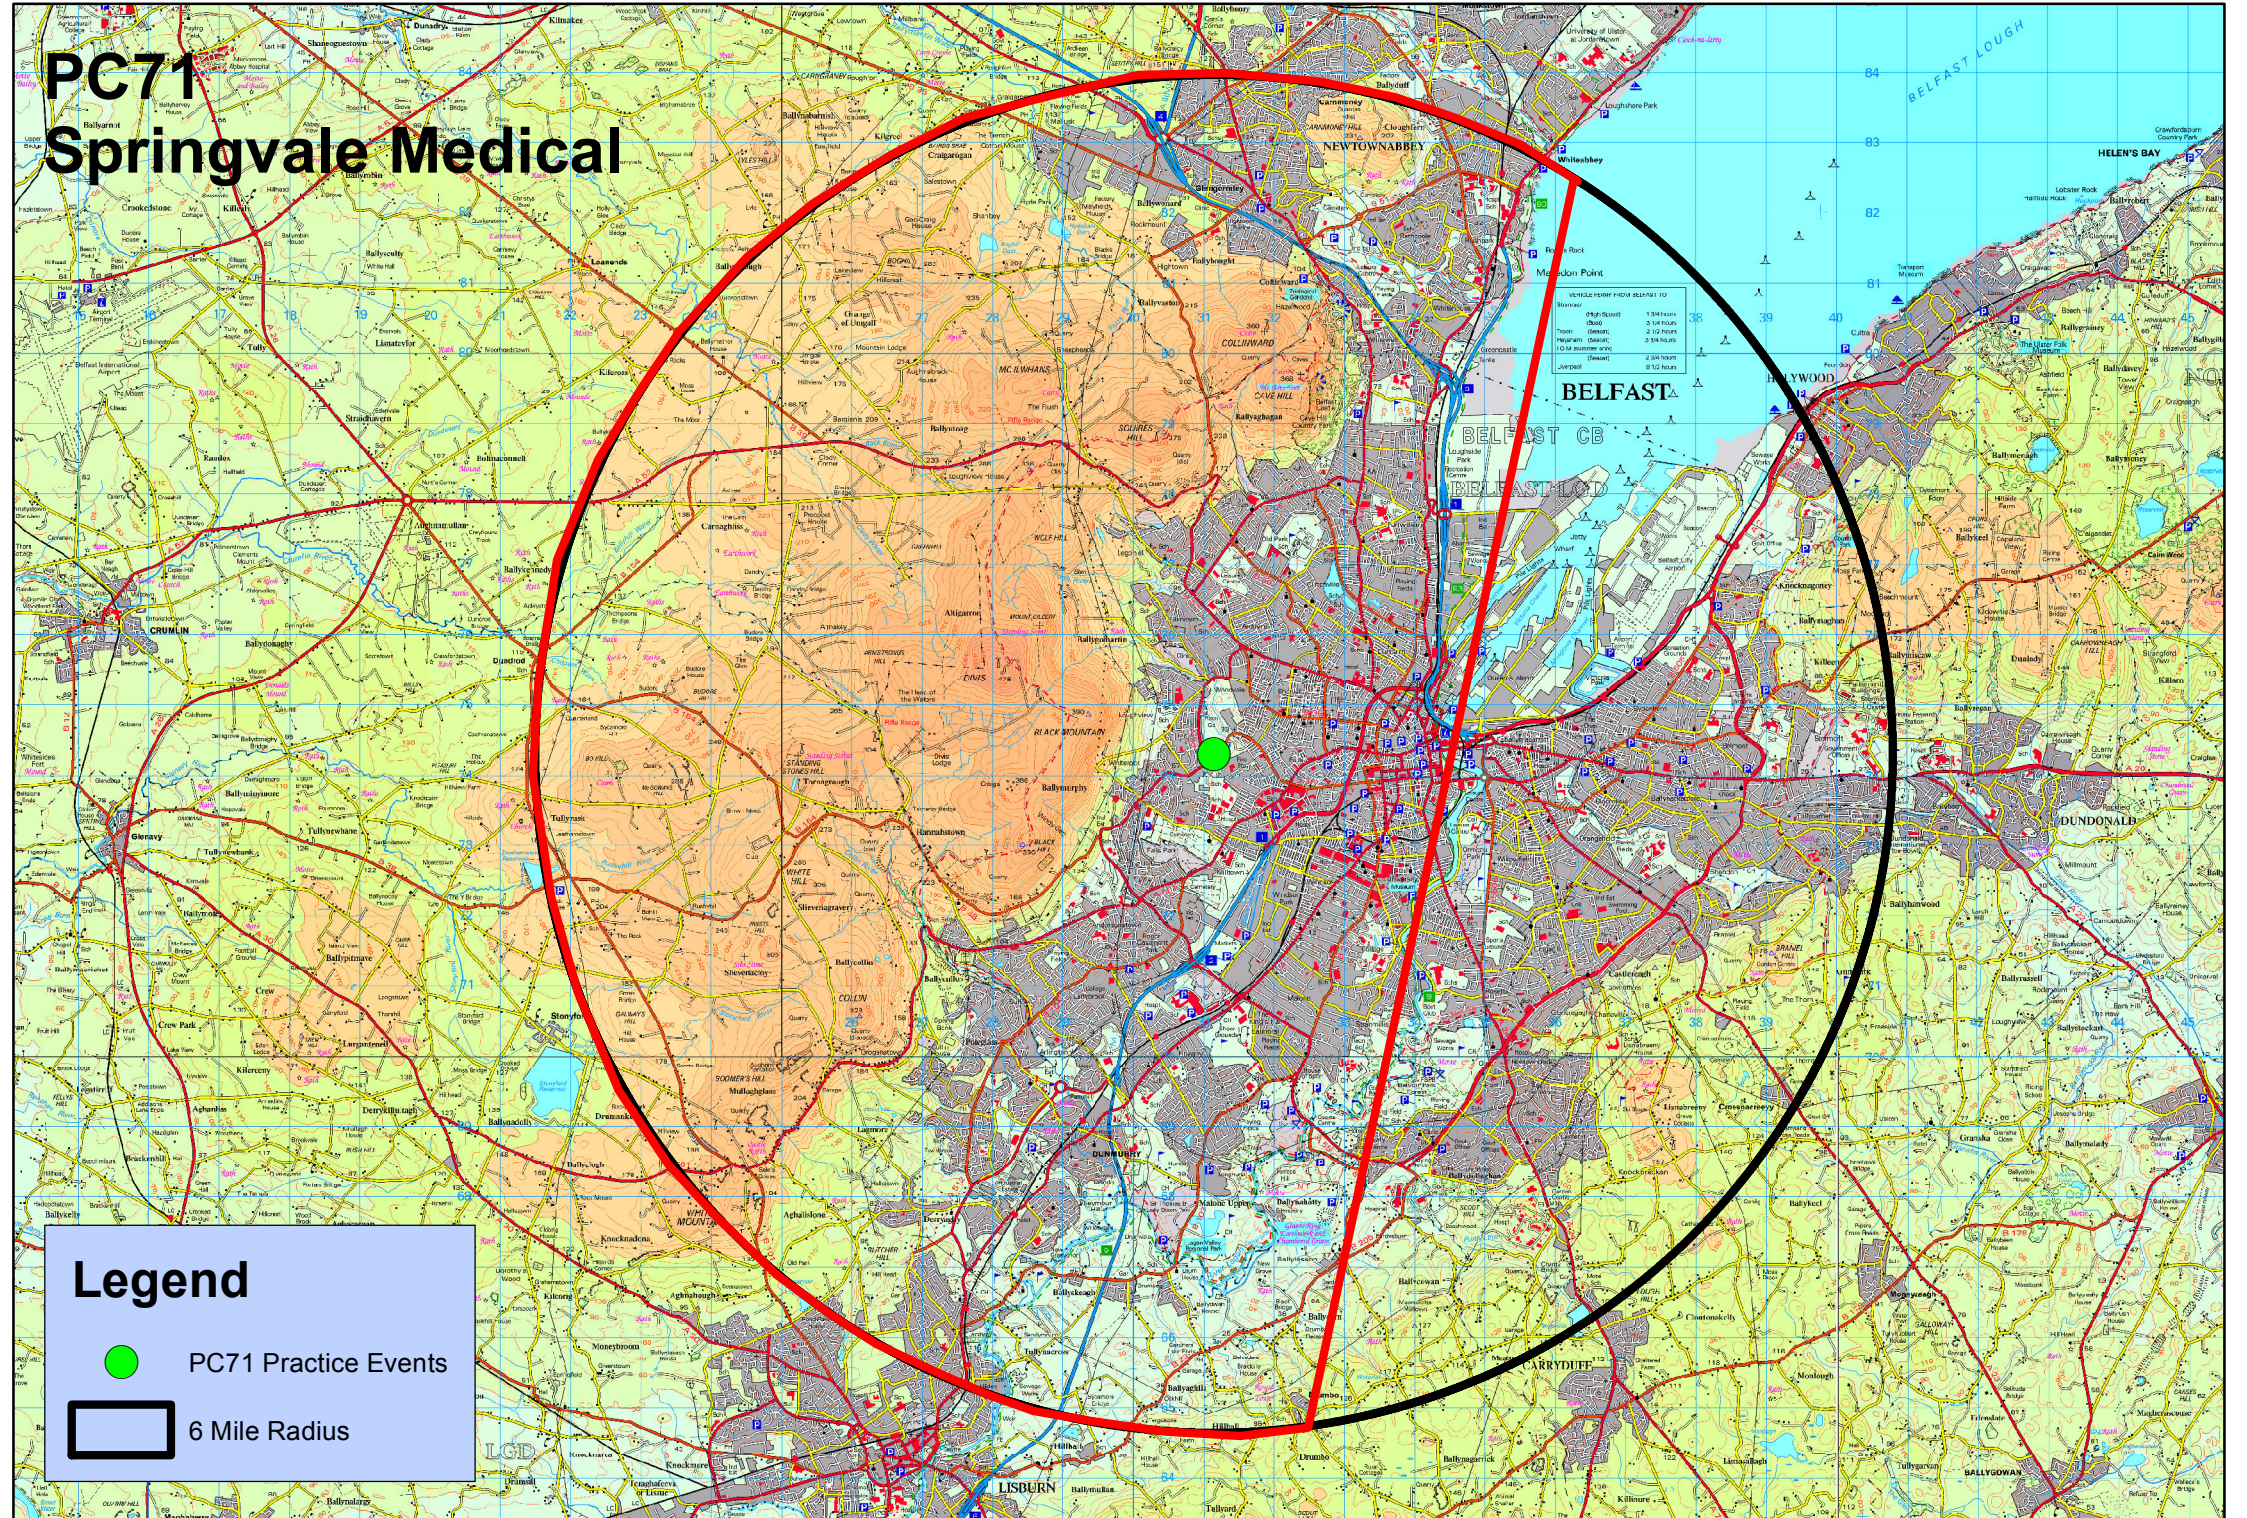

PC71 Springvale Medical

Legend

-  PC71 Practice Events
-  6 Mile Radius